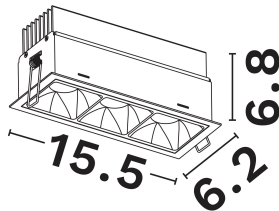

DIMENSION & WEIGHT

LxWxH (cm)	L:15.7 W:6.2 H:6.8 cm
Cut out (cm)	15X5.7
Weight (Kgr)	N/A

TECHNICAL DRAWING

MATERIAL & COLOR

Product Color	Black & White
Body Material	Aluminium
Cover Material	N/A

APPLICATION & MOUNTING