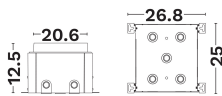

LxWxH (cm)	:25 W:26.8 H:12.5 cm
Cut out (cm)	N/A
Weight (Kgr)	N/A

TECHNICAL DRAWING

MATERIAL & COLOR

Product Color	Black
Body Material	Pvc
Cover Material	N/A

APPLICATION & MOUNTING

Ambient Working Temp.	45 C
Type of Protection	N/A
Protection Class IK	N/A
Dimmable	N/A
Type of Dimming (Optional)	N/A
Mounting type	N/A
Mounting Depth (cm)	N/A
Led Module Replaceable	N/A
Light Source	N/A
Adjustable	N/A