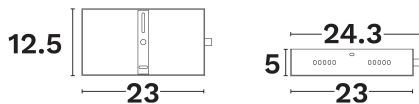

DIMENSION & WEIGHT

LxWxH (cm)	L:23 W:12.5 H:5 cm
Cut out (cm)	N/A
Weight (Kgr)	N/A

TECHNICAL DRAWING

MATERIAL & COLOR

Product Color	Black
Body Material	Iron
Cover Material	N/A

APPLICATION & MOUNTING

Ambient Working Temp.	45 C
Type of Protection	IP20
Protection Class IK	N/A
Dimmable	N/A
Type of Dimming (Optional)	N/A
Mounting type	Surface
Mounting Depth (cm)	Ceiling/Wall
Led Module Replaceable	N/A
Light Source	N/A
Adjustable	N/A