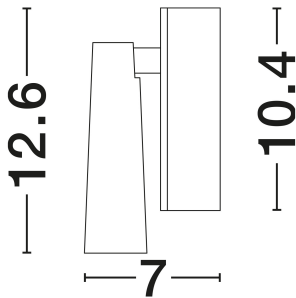

NOVA LUCE

PRODUCT DATASHEET

Version: 001

PRODUCT PHOTOGRAPH

GENERAL INFORMATION

Product Code	9695148
Collection	Indoor
Product Category	Wall
Product Family	Tico
Mounting Location	Wall
Application Environment	Indoor
Specifications	N/A

DIMENSION & WEIGHT

LxWxH (cm)	D: 10.4 H: 12.6
Cut Out (cm)	N/A
Weight (Kgr)	0.44

MATERIAL & COLOR

Product Color	Matt Gold
Body Material	Aluminium

TECHNICAL DRAWING

APPLICATION & MOUNTING

Ambient Working Temp.	Max 45°C
Type of Protection	IP20
Dimmable	No
Type of Dimming	N/A
Mounting type	Surface
Mounting Depth (cm)	N/A
Led Module Replaceable	No
Light Source	LED

Power (Nominal)	3W
Input voltage (Nominal)	220-240V
Mains Frequency	50/60Hz

PHOTOMETRICAL DATA

Luminous Flux	189lm
Color Temperature	3000K
Light Color (Designation)	Warm White

WARRANTY

Warranty	3 Years
----------	----------------