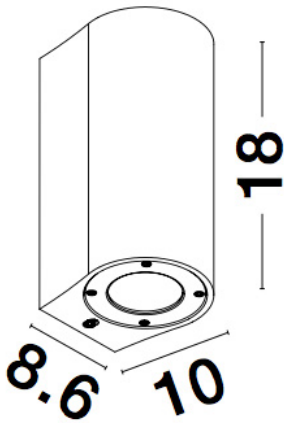

NOVA LUCE

PRODUCT DATASHEET

Version: 001

PRODUCT PHOTOGRAPH

TECHNICAL DRAWING

GENERAL INFORMATION

Product Code	9790521
Collection	Outdoor
Product Category	Wall
Product Family	LIDO
Mounting Location	Wall
Application Environment	Outdoor

DIMENSION & WEIGHT

LxWxH (cm)	L: 8,6 W: 10 H: 18
Cut out (cm)	N/A
Weight (Kgr)	2.1

MATERIAL & COLOR

Product Color	White
Body Material	Sandstone & Acrylic

APPLICATION & MOUNTING

Ambient Working Temp.	(-15°C) ~ (+60°C)
Type of Protection	IP65
Dimmable	No
Type of Dimming (Optional)	N/A
Mounting type	Surface
Mounting Depth (cm)	N/A
Led Module Replaceable	Yes
Light Source	GU10

Power (Nominal)	2x7W
Input voltage (Nominal)	220-240Vac
Mains Frequency	50/60Hz

PHOTOMETRICAL DATA

Luminous Flux	N/A
Color Temperature	N/A
Light Color (Designation)	N/A

WARRANTY

Warranty	3 Years
----------	----------------