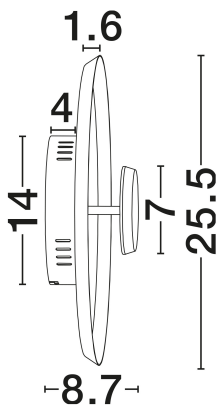

NOVA LUCE

PRODUCT DATASHEET

Version: 001

PRODUCT PHOTOGRAPH

TECHNICAL DRAWING

GENERAL INFORMATION

Product Code	9248182
Collection	Indoor
Product Category	Ceiling
Product Family	Dorell
Mounting Location	Ceiling
Application Environment	Indoor
Specifications	N/A

DIMENSION & WEIGHT

LxWxH (cm)	D: 25.5 H: 8.7
Cut Out (cm)	N/A
Weight (Kgr)	0.75

MATERIAL & COLOR

Product Color	Sandy Black
Body Material	Steel, Aluminium &Acrylic

APPLICATION & MOUNTING

Ambient Working Temp.	Max 45°C
Type of Protection	IP20
Dimmable	No
Type of Dimming	N/A
Mounting type	Surface
Mounting Depth (cm)	N/A
Led Module Replaceable	No
Light Source	LED

Power (Nominal)	6W
Input voltage (Nominal)	220-240V
Mains Frequency	50/60Hz

PHOTOMETRICAL DATA

Luminous Flux	327lm
Color Temperature	2700-3000-4000K
Light Color (Designation)	WW - NW

WARRANTY

Warranty	3 Years
----------	----------------