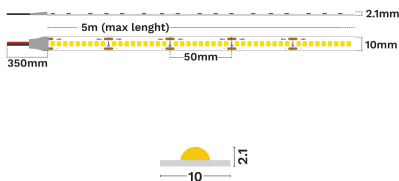

COMPATIBLE WITH

— On/Off Driver: N/A

— Triac Driver: N/A

— Dali Driver: N/A

GENERAL INFORMATION

Product Code	9540189
Product Category	Led Strips
Product Family	Performance He
Mounting Location	N/A
Application Environment	Indoor

DIMENSION & WEIGHT

LxWxH (cm)	L:5m 10 mm
Cut out (cm)	N/A
Weight (Kgr)	N/A

MATERIAL & COLOR

Product Color	N/A
Body Material	Aluminium
Cover Material	N/A

APPLICATION & MOUNTING

Ambient Working Temp.	45 C
Type of Protection	IP20
Protection Class IK	N/A
Dimmable	Yes
Type of Dimming (Optional)	Triac/Dali
Mounting type	N/A
Mounting Depth (cm)	N/A
Led Module Replaceable	No
Light Source	Led
Adjustable	No

NOVA LUCE S.A

Schimatari Viotias
32009, Greece

+30 22620 58 121
+30 22620 56 743

info@novaluce.com
www.novaluce.com