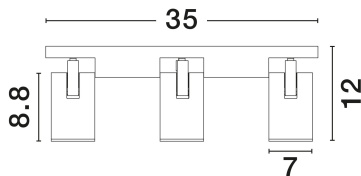

NOVA LUCE

PRODUCT DATASHEET

Version: 001

PRODUCT PHOTOGRAPH

GENERAL INFORMATION

Product Code	9030783
Collection	Indoor
Product Category	Ceiling
Product Family	Esto
Mounting Location	Ceiling
Application Environment	Indoor
Specifications	N/A

DIMENSION & WEIGHT

LxWxH (cm)	L: 35 W: 7 H: 12
Cut Out (cm)	N/A
Weight (Kgr)	0.897

MATERIAL & COLOR

Product Color	Sandy Black
Body Material	Aluminium

TECHNICAL DRAWING

APPLICATION & MOUNTING

Ambient Working Temp.	Max 45°C
Type of Protection	IP20
Dimmable	Yes
Type of Dimming	N/A
Mounting type	Surface
Mounting Depth (cm)	N/A
Led Module Replaceable	Yes
Light Source	GU10

NOVA LUCE S.A

Schimatari Viotias
32009, Greece

+30 22620 58 121
+30 22620 56 743

info@novaluce.com
www.novaluce.com