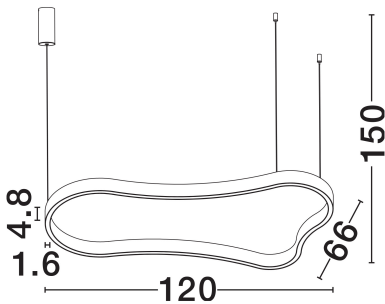

## PRODUCT PHOTOGRAPH

## TECHNICAL DRAWING

## DIMENSION & WEIGHT

LxWxH (cm)	L: 120 W: 66 H: 150
Cut Out (cm)	N/A
Weight (Kgr)	4.9