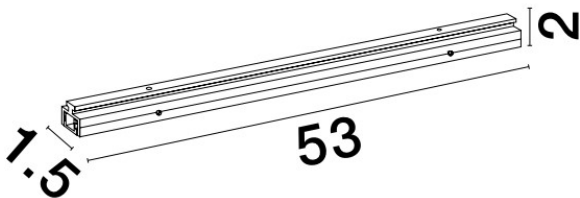

NOVA LUCE

PRODUCT DATASHEET

Version: 001

PRODUCT PHOTOGRAPH

GENERAL INFORMATION

Product Code	9540120
Product Category	Linear
Product Family	Linear Lighting Profiles
Mounting Location	Ceiling
Application Environment	Indoor

DIMENSION & WEIGHT

LxWxH (cm)	L: 53 W: 1,5 H: 2
Cut out (cm)	0
Weight (Kgr)	0.222

TECHNICAL DRAWING

MATERIAL & COLOR

Product Color	Black
Body Material	Aluminium
Cover Material	N/A

APPLICATION & MOUNTING

Ambient Working Temp.	45 C
Type of Protection	IP20
Protection Class IK	IK04
Dimmable	NO
Type of Dimming (Optional)	N/A
Mounting type	Surface
Mounting Depth (cm)	Ceiling
Led Module Replaceable	N/A
Light Source	N/A
Adjustable	No