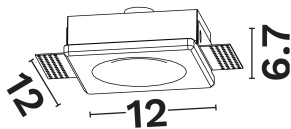

DIMENSION & WEIGHT

LxWxH (cm)	L:12 W:12 H:6.7
Cut out (cm)	12,3*12,3
Weight (Kgr)	N/A

TECHNICAL DRAWING

MATERIAL & COLOR

Product Color	White
Body Material	Aluminium / Gypsum
Cover Material	N/A

APPLICATION & MOUNTING