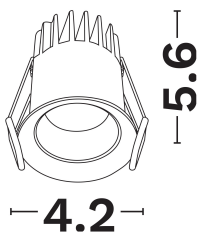

NOVA LUCE

PRODUCT DATASHEET

Version: 001

PRODUCT PHOTOGRAPH

GENERAL INFORMATION

Product Code	9232233
Product Category	Downlights
Product Family	Feller
Mounting Location	Ceiling
Application Environment	Indoor

DIMENSION & WEIGHT

LxWxH (cm)	D:4.2 H:5.6
Cut out (cm)	3,5
Weight (Kgr)	N/A

TECHNICAL DRAWING

MATERIAL & COLOR

Product Color	Black
Body Material	Aluminium
Cover Material	N/A

APPLICATION & MOUNTING

Ambient Working Temp.	45 C
Type of Protection	IP20
Protection Class IK	IK03
Dimmable	Yes
Type of Dimming (Optional)	Triac/Dali
Mounting type	Recessed
Mounting Depth (cm)	Ceiling
Led Module Replaceable	No
Light Source	Led
Adjustable	No

PHOTOMETRICAL DATA

Luminous Flux	277
Luminous Efficacy	55.4
Color Temperature	3000
Light Color (Designation)	Warm White
CRI	>90
SDCM	<3
Beam Angle	24
UGR	<19

LIFESPAN

Lifetime	30000
----------	--------------