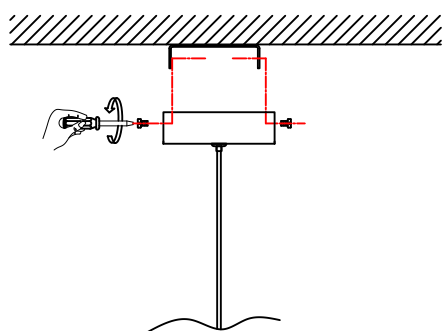

NOVA LUCE

9287918

1

Turn off the general switch

2

Mark & drill holes
Apply plastic anchors & tie up screws

3

Connect wires

4

Tie up the side screws

5

Turn on the general switch