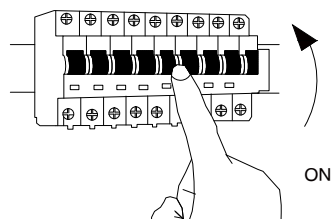

NOVA LUCE

9287918

1

Turn off the general switch

2

Mark & drill holes
Apply plastic anchors & tie up screws

3

Connect wires

4

Tie up the side screws

5

Turn on the general switch