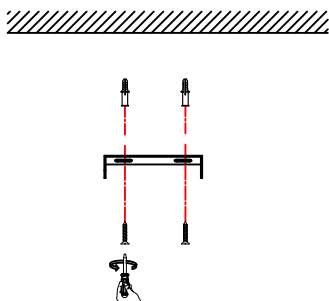

NOVA LUCE

9287918

1

Turn off the general switch

2

Mark & drill holes
Apply plastic anchors & tie up screws

3

Connect wires

4

Tie up the side screws

5

Turn on the general switch