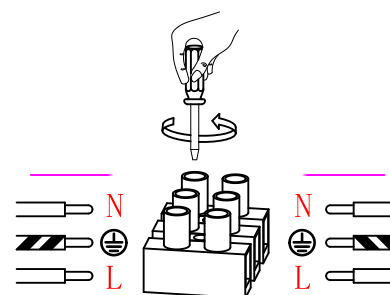

NOVA LUCE

9287918

1

Turn off the general switch

2

Mark & drill holes
Apply plastic anchors & tie up screws

3

Connect wires

4

Tie up the side screws

5

Turn on the general switch