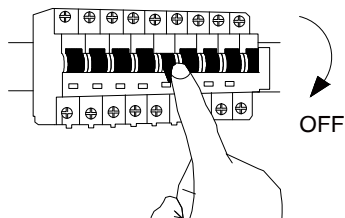

NOVA LUCE

9287918

1

Turn off the general switch

2

Mark & drill holes
Apply plastic anchors & tie up screws

3

Connect wires

4

Tie up the side screws

5

Turn on the general switch