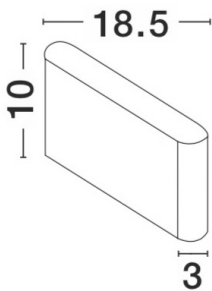

TECHNICAL DRAWING

GENERAL INFORMATION

Product Code	740403
Collection	Outdoor
Product Category	Wall
Product Family	SOHO
Mounting Location	Wall
Application Environment	Outdoor

DIMENSION & WEIGHT

LxWxH (cm)	L: 18,5 W: 3 H: 10
Cut out (cm)	N/A
Weight (Kgr)	0.5

MATERIAL & COLOR

Product Color	White
Body Material	Aluminium&-Glass

APPLICATION & MOUNTING

Ambient Working Temp.	Max 40 oC
Type of Protection	IP54
Dimmable	No
Type of Dimming (Optional)	N/A
Mounting type	Surface
Mounting Depth (cm)	N/A
Led Module Replaceable	No
Light Source	LED

NOVA LUCE S.A

Schimatari Viotias
32009, Greece

+30 22620 58 121
+30 22620 56 743

info@novaluce.com
www.novaluce.com