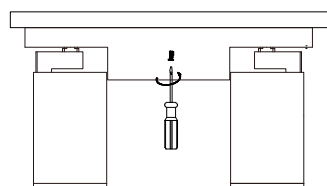

NOVA LUCE

9030780 9030781

1

Turn off the general switch

2

Install the lampsource into the fixture

3

Drill holes and insert the screws into the base

4

Connect wires

5

Apply the screws

6

Turn on the general switch