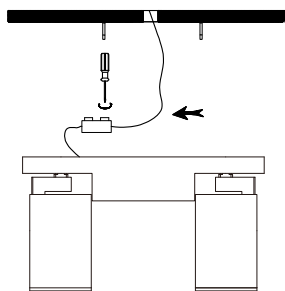

NOVA LUCE

9030780 9030781

1

Turn off the general switch

2

Install the lampsource into the fixture

3

Drill holes and insert the screws into the base

4

Connect wires

5

Apply the screws

6

Turn on the general switch