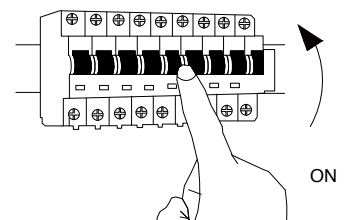

NOVA LUCE

9030780 9030781

1

Turn off the general switch

2

Install the lampsource into the fixture

3

Drill holes and insert the screws into the base

4

Connect wires

5

Apply the screws

6

Turn on the general switch