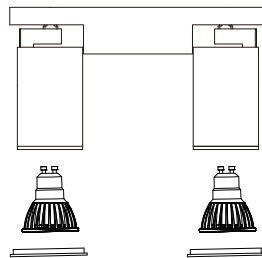

NOVA LUCE

9030780 9030781

1

Turn off the general switch

2

Install the lampsource into the fixture

3

Drill holes and insert the screws into the base

4

Connect wires

5

Apply the screws

6

Turn on the general switch