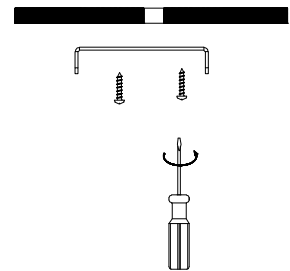

NOVA LUCE

9030780 9030781

1

Turn off the general switch

2

Install the lampsource into the fixture

3

Drill holes and insert the screws into the base

4

Connect wires

5

Apply the screws

6

Turn on the general switch