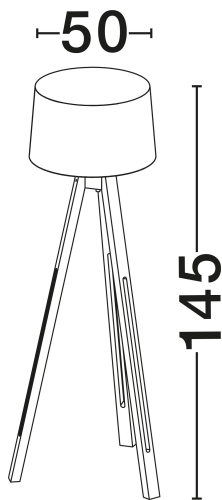

GENERAL INFORMATION

Product Code	9050165
Collection	Indoor
Product Category	Floor
Product Family	Le Roy
Mounting Location	Floor
Application Environment	Indoor
Specifications	N/A

DIMENSION & WEIGHT

LxWxH (cm)	D: 50 W: 43.5 H: 145
Cut Out (cm)	N/A
Weight (Kgr)	1

MATERIAL & COLOR

Product Color	Natural & White
Body Material	Wood & Fabric

APPLICATION & MOUNTING

Ambient Working Temp.	Max 45°C
Type of Protection	IP20
Dimmable	Yes
Type of Dimming	N/A
Mounting type	Surface
Mounting Depth (cm)	N/A
Led Module Replaceable	Yes
Light Source	E27

NOVA LUCE S.A

Schimatari Viotias
32009, Greece

+30 22620 58 121
+30 22620 56 743

info@novaluce.com
www.novaluce.com