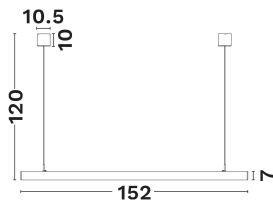

COMPATIBLE WITH

— On/Off Driver: N/A

— Triac Driver: N/A

— Dali Driver: N/A

GENERAL INFORMATION

Product Code	9063612
Product Category	Linear
Product Family	Linear Lighting Profiles
Mounting Location	Ceiling
Application Environment	Indoor

DIMENSION & WEIGHT

LxWxH (cm)	152 W: 3.5 H: 120 cm
Cut out (cm)	N/A
Weight (Kgr)	5

MATERIAL & COLOR

Product Color	Black
Body Material	Aluminium
Cover Material	N/A

APPLICATION & MOUNTING

Ambient Working Temp.	45 C
Type of Protection	IP20
Protection Class IK	IK04
Dimmable	Yes
Type of Dimming (Optional)	Motion Sensor
Mounting type	Suspended
Mounting Depth (cm)	Ceiling
Led Module Replaceable	No
Light Source	Led
Adjustable	No

NOVA LUCE S.A

Schimatari Viotias
32009, Greece

+30 22620 58 121
+30 22620 56 743

info@novaluce.com
www.novaluce.com