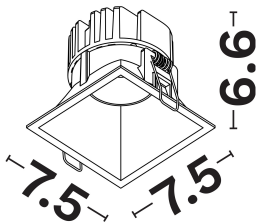

TECHNICAL DRAWING

COMPATIBLE WITH

— On/Off Driver: 9020171

— Triac Driver: 9844019

— Dali Driver: 9621523

GENERAL INFORMATION

Product Code	9540221
Product Category	Downlights
Product Family	Datum
Mounting Location	Ceiling
Application Environment	Outdoor

DIMENSION & WEIGHT

LxWxH (cm)	L:7.5 W:7.5 H:6.6
Cut out (cm)	7X7
Weight (Kgr)	N/A

MATERIAL & COLOR

Product Color	White
Body Material	Aluminium
Cover Material	N/A

APPLICATION & MOUNTING

Ambient Working Temp.	45 C
Type of Protection	IP54
Protection Class IK	IK03
Dimmable	Yes
Type of Dimming (Optional)	Triac/Dali
Mounting type	Recessed
Mounting Depth (cm)	Ceiling
Led Module Replaceable	No
Light Source	Led
Adjustable	No

NOVA LUCE S.A

Schimatari Viotias
32009, Greece

+30 22620 58 121
+30 22620 56 743

info@novaluce.com
www.novaluce.com