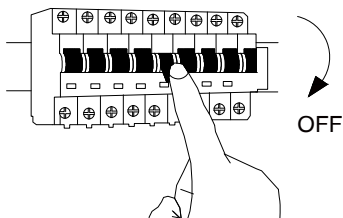

NOVA LUCE

9009323

1

Turn off the general switch

2

Mark & drill holes
Apply plastic anchors & tie up screws

3

Connect wires

4

Fix it in place by tying up side screws

5

Turn on the general switch