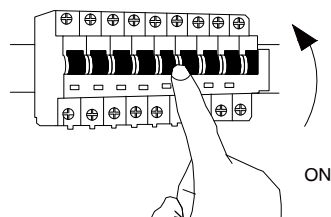

NOVA LUCE

9009323

1

Turn off the general switch

2

Mark & drill holes
Apply plastic anchors & tie up screws

3

Connect wires

4

Fix it in place by tying up side screws

5

Turn on the general switch