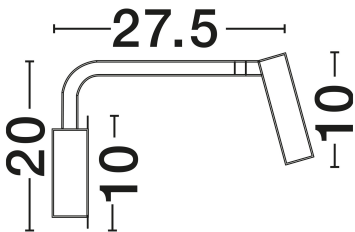

TECHNICAL DRAWING

GENERAL INFORMATION

Product Code	7140181
Collection	Indoor
Product Category	Wall
Product Family	Sicily
Mounting Location	Wall
Application Environment	Indoor
Specifications	N/A

DIMENSION & WEIGHT

LxWxH (cm)	L: 10 W: 16 H: 23
Cut Out (cm)	N/A
Weight (Kgr)	0.53

MATERIAL & COLOR

Product Color	Black
Body Material	Aluminium

APPLICATION & MOUNTING

Ambient Working Temp.	Max 45°C
Type of Protection	IP20
Dimmable	No
Type of Dimming	N/A
Mounting type	Surface
Mounting Depth (cm)	N/A
Led Module Replaceable	No
Light Source	LED

NOVA LUCE S.A

Schimatari Viotias
32009, Greece

+30 22620 58 121
+30 22620 56 743

info@novaluce.com
www.novaluce.com