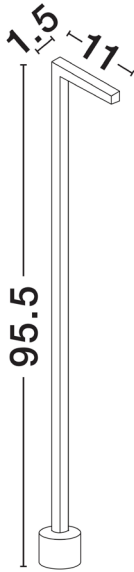

NOVA LUCE

PRODUCT DATASHEET

Version: 001

PRODUCT PHOTOGRAPH

TECHNICAL DRAWING

GENERAL INFORMATION

Product Code	9060261
Collection	Outdoor
Product Category	Bollard
Product Family	Pipe
Mounting Location	Ground
Application Environment	Outdoor
Specifications	Antisalt Protection

DIMENSION & WEIGHT

LxWxH (cm)	L: 1,5 W: 11 H: 95,5
Cut out (cm)	N/A
Weight (Kgr)	0

MATERIAL & COLOR

Product Color	Black
Body Material	Aluminium & Metal

APPLICATION & MOUNTING

Ambient Working Temp.	Max 45 oC
Type of Protection	IP65
Dimmable	No
Type of Dimming (Optional)	N/A
Mounting type	Surface
Mounting Depth (cm)	N/A
Led Module Replaceable	No
Light Source	LED

Power (Nominal)	5 W
Input voltage (Nominal)	220-240Vac
Mains Frequency	50/60Hz

PHOTOMETRICAL DATA

Luminous Flux	188 lm
Color Temperature	3000 K
Light Color (Designation)	Warm White

WARRANTY

Warranty	3 Years
----------	----------------