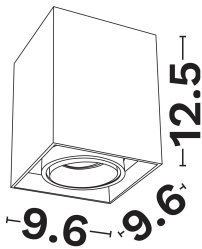

TECHNICAL DRAWING

MATERIAL & COLOR

Product Color	White
Body Material	Aluminium
Cover Material	N/A

APPLICATION & MOUNTING

Ambient Working Temp.	45 C
Type of Protection	IP20
Protection Class IK	IK03
Dimmable	N/A
Type of Dimming (Optional)	N/A
Mounting type	Surface
Mounting Depth (cm)	Ceiling
Led Module Replaceable	Yes
Light Source	Led Gu10 / Mr16
Adjustable	No

COMPATIBLE WITH

— On/Off Driver: N/A

— Triac Driver: N/A

— Dali Driver: N/A

NOVA LUCE S.A

Schimatari Viotias
32009, Greece

+30 22620 58 121
+30 22620 56 743

info@novaluce.com
www.novaluce.com