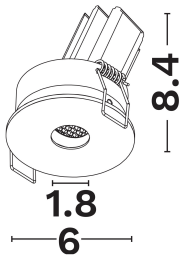

NOVA LUCE

PRODUCT DATASHEET

Version: 001

PRODUCT PHOTOGRAPH

GENERAL INFORMATION

Product Code	9030677
Product Category	Downlights
Product Family	Hollow
Mounting Location	Ceiling
Application Environment	Indoor

DIMENSION & WEIGHT

LxWxH (cm)	D:6 H:8.4
Cut out (cm)	5,5
Weight (Kgr)	N/A

TECHNICAL DRAWING

MATERIAL & COLOR

Product Color	Black
Body Material	Aluminium
Cover Material	N/A

APPLICATION & MOUNTING

Ambient Working Temp.	45 C
Type of Protection	IP20
Protection Class IK	IK03
Dimmable	Yes
Type of Dimming (Optional)	Triac/Dali
Mounting type	Recessed
Mounting Depth (cm)	Ceiling
Led Module Replaceable	No
Light Source	Led
Adjustable	Yes

PHOTOMETRICAL DATA

Luminous Flux	394
Luminous Efficacy	56.3
Color Temperature	3000
Light Color (Designation)	Warm White
CRI	97
SDCM	<3
Beam Angle	26
UGR	<13

LIFESPAN

Lifetime	50000
----------	--------------