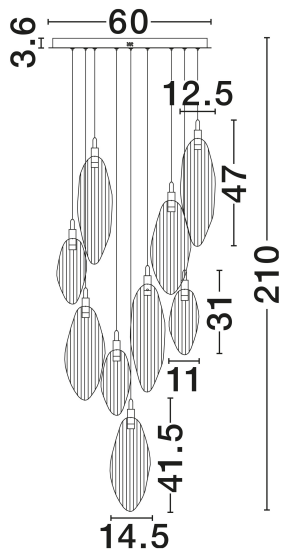

NOVA LUCE

PRODUCT DATASHEET

Version: 001

PRODUCT PHOTOGRAPH

TECHNICAL DRAWING

GENERAL INFORMATION

Product Code	9187006
Collection	Indoor
Product Category	Suspension
Product Family	Seriq
Mounting Location	Wall
Application Environment	Indoor
Specifications	N/A

DIMENSION & WEIGHT

LxWxH (cm)	D: 60 H: 210
Cut Out (cm)	N/A
Weight (Kgr)	13.3

MATERIAL & COLOR

Product Color	Matt Black & Chrome
Body Material	Steel & Glass

APPLICATION & MOUNTING

Ambient Working Temp.	Max 45°C
Type of Protection	IP20
Dimmable	Yes
Type of Dimming	Triac
Mounting type	Surface
Mounting Depth (cm)	N/A
Led Module Replaceable	No
Light Source	LED

Power (Nominal)	23W
Input voltage (Nominal)	220-240V
Mains Frequency	50/60Hz

PHOTOMETRICAL DATA

Luminous Flux	668lm
Color Temperature	3000K
Light Color (Designation)	Warm White

WARRANTY

Warranty	3 Years
----------	----------------