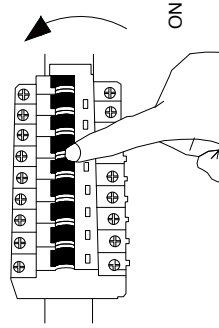

# NOVA LUCE

9030946

1

Turn off the general switch

6

Turn on the general switch

1. Turn on the general switch
2. Drill holes & apply plastic anchors with screws
3. Tight them up
4. Connect the wires
5. Apply the side screws
6. Turn on general switch