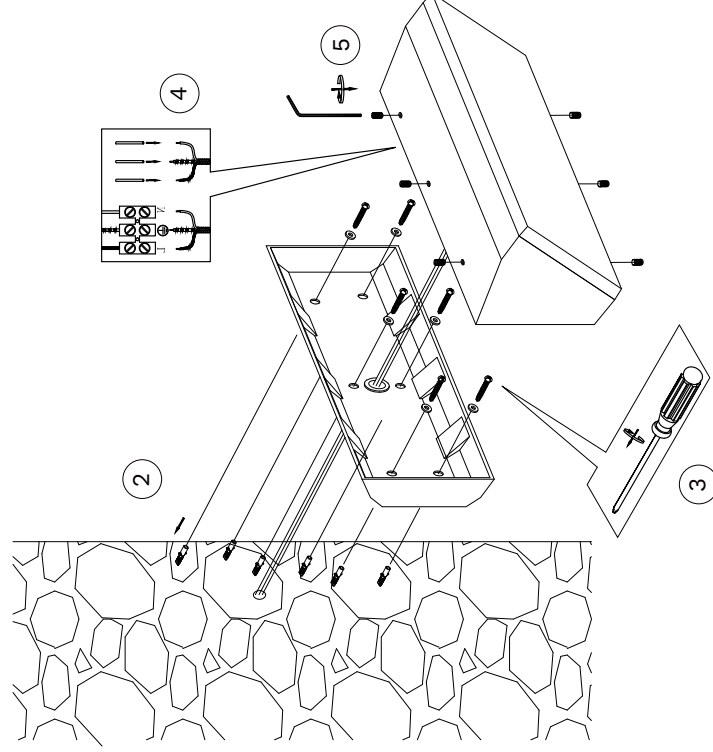

# NOVA LUCE

9030946

1

Turn off the general switch

6

Turn on the general switch

1. Turn on the general switch
2. Drill holes & apply plastic anchors with screws
3. Tight them up
4. Connect the wires
5. Apply the side screws
6. Turn on general switch