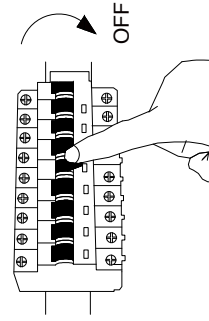

# NOVA LUCE

9030946

1

Turn off the general switch

6

Turn on the general switch

1. Turn on the general switch
2. Drill holes & apply plastic anchors with screws
3. Tight them up
4. Connect the wires
5. Apply the side screws
6. Turn on general switch