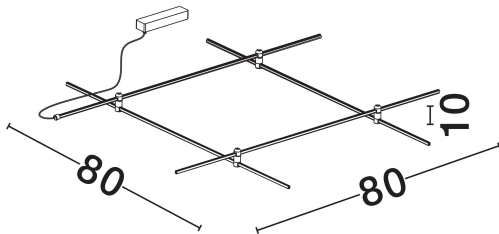

NOVA LUCE

PRODUCT DATASHEET

Version: 001

PRODUCT PHOTOGRAPH

TECHNICAL DRAWING

GENERAL INFORMATION

Product Code	9180565
Collection	Indoor
Product Category	Suspension
Product Family	Puzzle
Mounting Location	Wall
Application Environment	Indoor
Specifications	N/A

DIMENSION & WEIGHT

LxWxH (cm)	L: 80 W: 80 H: 10
Cut Out (cm)	N/A
Weight (Kgr)	0

MATERIAL & COLOR

Product Color	Sandy Black
Body Material	Aluminium

APPLICATION & MOUNTING

Ambient Working Temp.	Max 45°C
Type of Protection	IP20
Dimmable	No
Type of Dimming	N/A
Mounting type	Surface
Mounting Depth (cm)	N/A
Led Module Replaceable	No
Light Source	LED