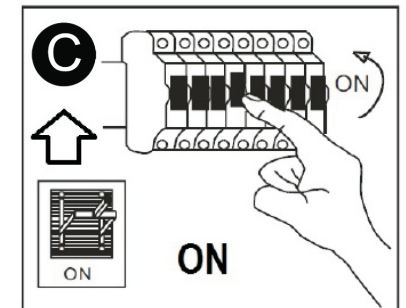

ATTENTION: FOR THIS OPERATION YOU HAVE TO CUT OFF THE POWER

MAXIMUM
DC 48V LED 10W

NOVA LUCE

9492838

Step:1

Step:3

Step:2

Push

Step:4