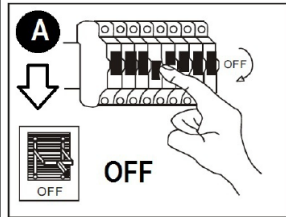

ATTENTION: FOR THIS OPERATION YOU HAVE TO CUT OFF THE POWER

MAXIMUM
DC 48V LED 10W

NOVA LUCE

9492838

Step:1

Step:3

Step:2

Push

Step:4