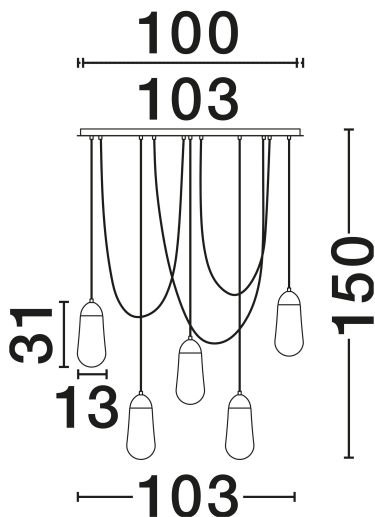

NOVA LUCE

PRODUCT DATASHEET

Version: 001

PRODUCT PHOTOGRAPH

TECHNICAL DRAWING

GENERAL INFORMATION

Product Code	9092827
Collection	Indoor
Product Category	Suspension
Product Family	Blaky
Mounting Location	Ceiling
Application Environment	Indoor
Specifications	N/A

DIMENSION & WEIGHT

LxWxH (cm)	L: 103 H: 150
Cut Out (cm)	N/A
Weight (Kgr)	6.4

MATERIAL & COLOR

Product Color	Opal & Matt Black
Body Material	Glass & Metal

APPLICATION & MOUNTING

Ambient Working Temp.	Max 45°C
Type of Protection	IP20
Dimmable	Yes
Type of Dimming	N/A
Mounting type	Surface
Mounting Depth (cm)	N/A
Led Module Replaceable	Yes
Light Source	E14

Power (Nominal)	5x5W
Input voltage (Nominal)	100-240V
Mains Frequency	50/60Hz

PHOTOMETRICAL DATA

Luminus Flux	N/A
Color Temperature	N/A
Light Color (Designation)	N/A

WARRANTY

Warranty	3 Years
----------	----------------