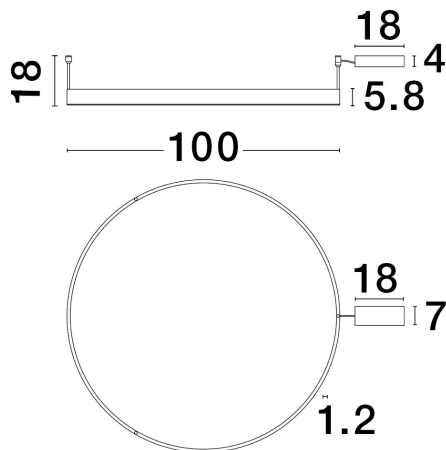

NOVA LUCE

PRODUCT DATASHEET

Version: 001

PRODUCT PHOTOGRAPH

GENERAL INFORMATION

Product Code	9063608
Collection	Decorative
Product Category	Ceiling
Product Family	Motif
Mounting Location	Ceiling
Application Environment	Indoor

DIMENSION & WEIGHT

LxWxH (cm)	L: 100 W: 1,2 H: 18
Cut out (cm)	N/A
Weight (Kgr)	3.2

TECHNICAL DRAWING

MATERIAL & COLOR

Product Color	Sandy White
Body Material	Aluminium & Acrylic

APPLICATION & MOUNTING

Ambient Working Temp.	Max 45 oC
Type of Protection	IP20
Dimmable	Yes
Type of Dimming (Optional)	Triac
Mounting type	Ceiling
Mounting Depth (cm)	N/A
Led Module Replaceable	No
Light Source	LED

Power (Nominal)	60W
Input voltage (Nominal)	220-240Vac
Mains Frequency	50/60Hz

PHOTOMETRICAL DATA

Luminous Flux	4552 lm
Color Temperature	3000K
Light Color (Designation)	Warm White

WARRANTY

Warranty	3 Years
----------	----------------