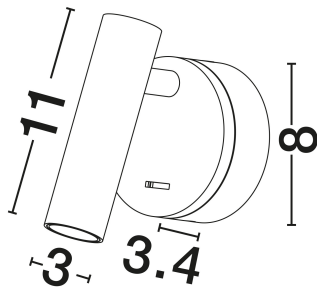

TECHNICAL DRAWING

GENERAL INFORMATION

Product Code	9030203
Collection	Indoor
Product Category	Wall
Product Family	Clip
Mounting Location	Wall
Application Environment	Indoor
Specifications	N/A

DIMENSION & WEIGHT

LxWxH (cm)	D: 8 W: 3.4 H: 11
Cut Out (cm)	N/A
Weight (Kgr)	0.36

MATERIAL & COLOR

Product Color	Satin Brass
Body Material	Aluminium

APPLICATION & MOUNTING

Ambient Working Temp.	Max 45°C
Type of Protection	IP20
Dimmable	No
Type of Dimming	N/A
Mounting type	Surface
Mounting Depth (cm)	N/A
Led Module Replaceable	No
Light Source	LED

NOVA LUCE S.A

Schimatari Viotias
32009, Greece

+30 22620 58 121
+30 22620 56 743

info@novaluce.com
www.novaluce.com