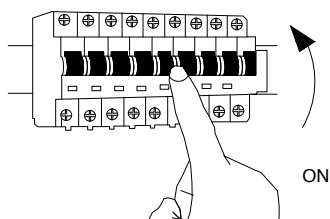

NOVA LUCE

9030896

1

Turn off the general switch

2

Drill holes & apply plastic anchors
With screws

3

Connect the wires

4

Apply the side screws

5

Turn on the general switch