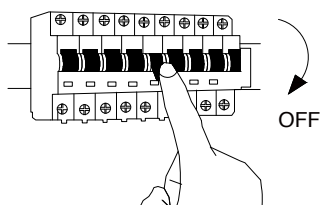

NOVA LUCE

9030896

1

Turn off the general switch

2

Drill holes & apply plastic anchors
With screws

3

Connect the wires

4

Apply the side screws

5

Turn on the general switch