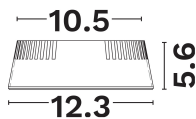

NOVA LUCE

PRODUCT DATASHEET

Version: 001

PRODUCT PHOTOGRAPH

GENERAL INFORMATION

Product Code	9080820
Product Category	Emergency
Product Family	EI201
Mounting Location	N/A
Application Environment	Outdoor

DIMENSION & WEIGHT

LxWxH (cm)	D:12.3 H:5.6 cm
Cut out (cm)	N/A
Weight (Kgr)	N/A

TECHNICAL DRAWING

MATERIAL & COLOR

Product Color	White
Body Material	Pc
Cover Material	N/A

APPLICATION & MOUNTING

Ambient Working Temp.	45 C
Type of Protection	IP65
Protection Class IK	N/A
Dimmable	N/A
Type of Dimming (Optional)	N/A
Mounting type	N/A
Mounting Depth (cm)	N/A
Led Module Replaceable	N/A
Light Source	N/A
Adjustable	N/A