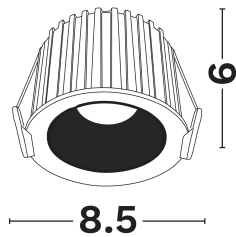

TECHNICAL DRAWING

MATERIAL & COLOR

Product Color	Black
Body Material	Aluminium
Cover Material	N/A

APPLICATION & MOUNTING

Ambient Working Temp.	45 C
Type of Protection	IP20
Protection Class IK	IK03
Dimmable	Yes
Type of Dimming (Optional)	Triac/Dali
Mounting type	Recessed
Mounting Depth (cm)	Ceiling
Led Module Replaceable	No
Light Source	Led
Adjustable	No

COMPATIBLE WITH

— On/Off Driver: Included

— Triac Driver: 9844019

— Dali Driver: 9621523

NOVA LUCE S.A

Schimatari Viotias
32009, Greece

+30 22620 58 121
+30 22620 56 743

info@novaluce.com
www.novaluce.com