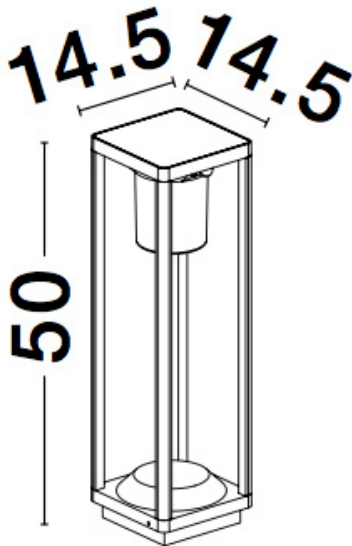

## PRODUCT PHOTOGRAPH

## TECHNICAL DRAWING

## DIMENSION & WEIGHT

LxWxH (cm)	L: 14,5 W: 14,5 H: 50
Cut out (cm)	N/A
Weight (Kgr)	1.5