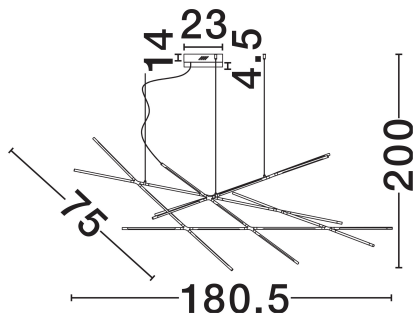

TECHNICAL DRAWING

GENERAL INFORMATION

Product Code	9695215
Collection	Indoor
Product Category	Suspension
Product Family	Raccio
Mounting Location	Wall
Application Environment	Indoor
Specifications	N/A

DIMENSION & WEIGHT

LxWxH (cm)	L: 180.5 W: 75 H: 150
Cut Out (cm)	N/A
Weight (Kgr)	3.1

MATERIAL & COLOR

Product Color	Brass Gold
Body Material	Metal & Acrylic

APPLICATION & MOUNTING

Ambient Working Temp.	Max 45°C
Type of Protection	IP20
Dimmable	Yes
Type of Dimming	Triac
Mounting type	Surface
Mounting Depth (cm)	N/A
Led Module Replaceable	No
Light Source	LED

NOVA LUCE S.A

Schimatari Viotias
32009, Greece

+30 22620 58 121
+30 22620 56 743

info@novaluce.com
www.novaluce.com