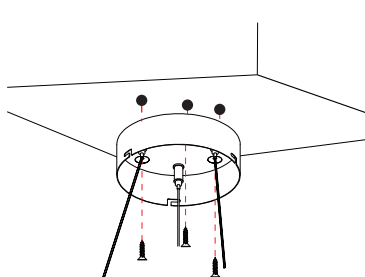

# NOVA LUCE

9695196, 9695197  
9695198, 9695199

1

Turn off the general switch

2

Mark holes

3

Drill holes

4

Apply plastic anchors

5

Tie up screws

6

Connect assisting cords

7

Tie up side screws to make it stable

8

Adjust it in place  
by tying up the screw

9

Turn on the general switch