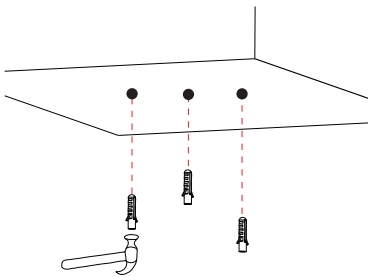

# NOVA LUCE

9695196, 9695197  
9695198, 9695199

1

Turn off the general switch

2

Mark holes

3

Drill holes

4

Apply plastic anchors

5

Tie up screws

6

Connect assisting cords

7

Tie up side screws to make it stable

8

Adjust it in place  
by tying up the screw

9

Turn on the general switch