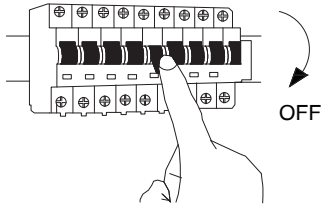

# NOVA LUCE

9695196, 9695197  
9695198, 9695199

1

Turn off the general switch

2

Mark holes

3

Drill holes

4

Apply plastic anchors

5

Tie up screws

6

Connect assisting cords

7

Tie up side screws to make it stable

8

Adjust it in place  
by tying up the screw

9

Turn on the general switch