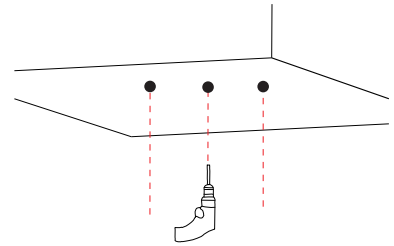

# NOVA LUCE

9695196, 9695197  
9695198, 9695199

1

Turn off the general switch

2

Mark holes

3

Drill holes

4

Apply plastic anchors

5

Tie up screws

6

Connect assisting cords

7

Tie up side screws to make it stable