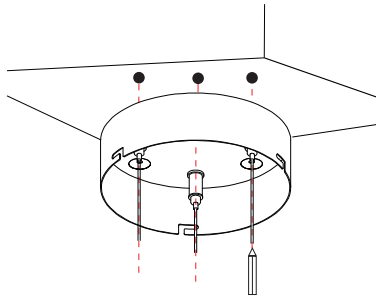

# NOVA LUCE

9695196, 9695197  
9695198, 9695199

1

Turn off the general switch

2

Mark holes

3

Drill holes

4

Apply plastic anchors

5

Tie up screws

6

Connect assisting cords

7

Tie up side screws to make it stable

8

Adjust it in place  
by tying up the screw

9

Turn on the general switch