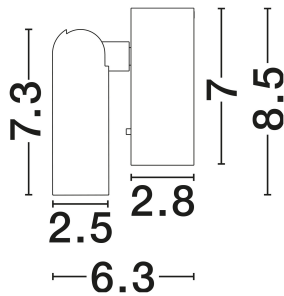

NOVA LUCE

PRODUCT DATASHEET

Version: 001

PRODUCT PHOTOGRAPH

TECHNICAL DRAWING

GENERAL INFORMATION

Product Code	9002110
Collection	Indoor
Product Category	Wall
Product Family	Pictor
Mounting Location	Wall
Application Environment	Indoor
Specifications	N/A

DIMENSION & WEIGHT

LxWxH (cm)	D: 7 W: 6.3 H: 8.5
Cut Out (cm)	N/A
Weight (Kgr)	0.19

MATERIAL & COLOR

Product Color	Sandy Gold
Body Material	Aluminium

APPLICATION & MOUNTING

Ambient Working Temp.	Max 45°C
Type of Protection	IP20
Dimmable	No
Type of Dimming	N/A
Mounting type	Surface
Mounting Depth (cm)	N/A
Led Module Replaceable	No
Light Source	LED

Power (Nominal)	3W
Input voltage (Nominal)	220-240V
Mains Frequency	50/60Hz

PHOTOMETRICAL DATA

Luminous Flux	179lm
Color Temperature	3000K
Light Color (Designation)	Warm White

WARRANTY

Warranty	3 Years
----------	----------------