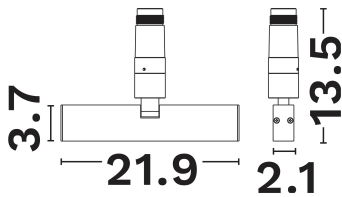

COMPATIBLE WITH

— On/Off Driver: N/A

— Triac Driver: N/A

— Dali Driver: N/A

GENERAL INFORMATION

Product Code	9492815
Product Category	Systems
Product Family	Imagine Lighting Systems
Mounting Location	Ceiling
Application Environment	Indoor

DIMENSION & WEIGHT

LxWxH (cm)	L: 21.9 W: 3.1 H: 13.5
Cut out (cm)	N/A
Weight (Kgr)	N/A

MATERIAL & COLOR

Product Color	White
Body Material	Aluminium
Cover Material	N/A

APPLICATION & MOUNTING

Ambient Working Temp.	45 C
Type of Protection	IP20
Protection Class IK	IK03
Dimmable	No
Type of Dimming (Optional)	N/A
Mounting type	Surface
Mounting Depth (cm)	Ceiling
Led Module Replaceable	No
Light Source	Led
Adjustable	Yes

NOVA LUCE S.A

Schimatari Viotias
32009, Greece

+30 22620 58 121
+30 22620 56 743

info@novaluce.com
www.novaluce.com