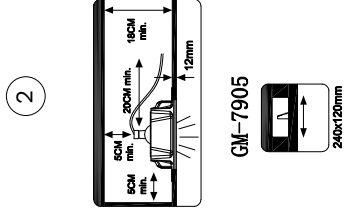

NOVA LUCE

9079500

Turn off the general switch

Map

Connect the wires

Apply screws

Apply putty powder

Apply bulbs