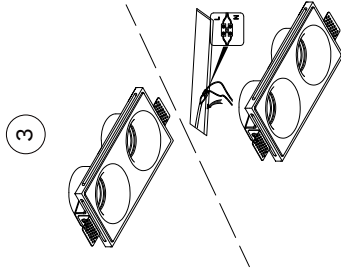

NOVA LUCE

9079500

Turn off the general switch

Map

Connect the wires

Apply screws

Apply putty powder

Apply bulbs

Turn on the general switch