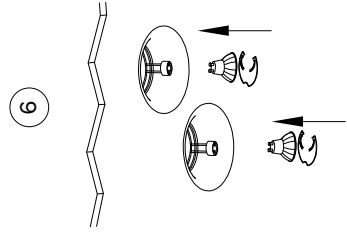

NOVA LUCE

9079500

Turn off the general switch

Map

Connect the wires

Apply screws

Apply putty powder

Apply bulbs