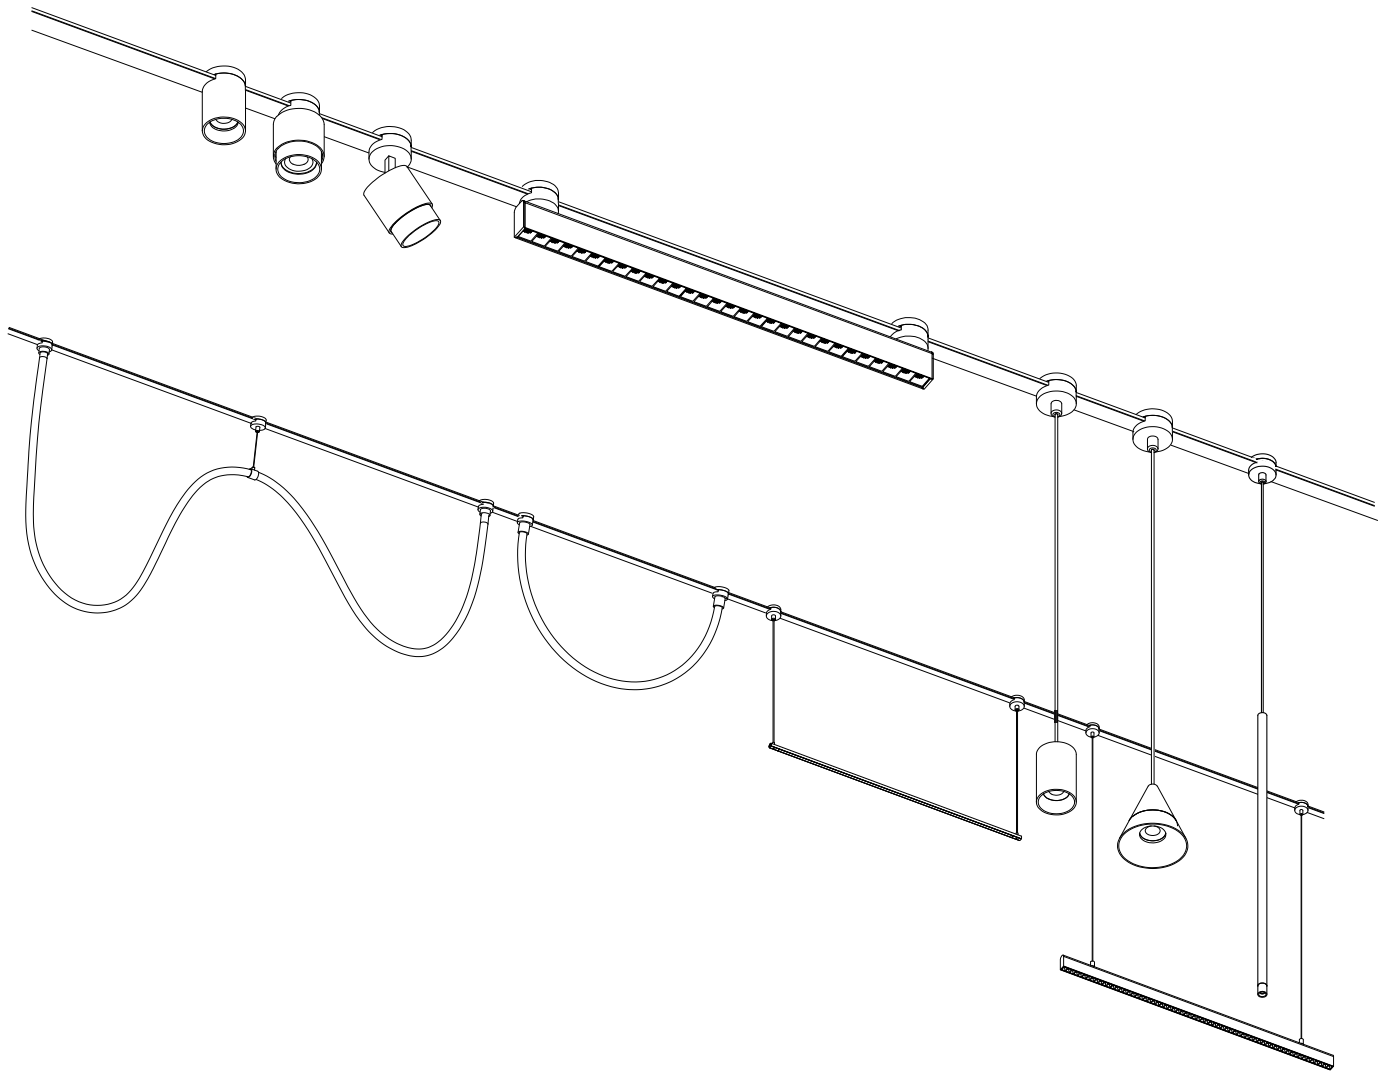

# NOVA LUCE

9009057

Example of module light installation

1. Open the upper cover

2. Install on the track