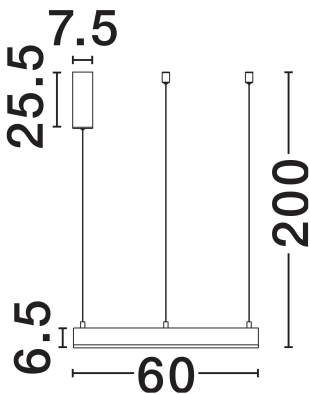

NOVA LUCE

PRODUCT DATASHEET

Version: 001

PRODUCT PHOTOGRAPH

TECHNICAL DRAWING

GENERAL INFORMATION

Product Code	9190640
Collection	Indoor
Product Category	Suspension
Product Family	Motif
Mounting Location	Wall
Application Environment	Indoor
Specifications	N/A

DIMENSION & WEIGHT

LxWxH (cm)	D: 60 H: 120
Cut Out (cm)	N/A
Weight (Kgr)	1.9

MATERIAL & COLOR

Product Color	Brass Gold
Body Material	Aluminium & Acrylic

APPLICATION & MOUNTING

Ambient Working Temp.	Max 45°C
Type of Protection	IP20
Dimmable	Yes
Type of Dimming	Triac
Mounting type	Surface
Mounting Depth (cm)	N/A
Led Module Replaceable	No
Light Source	LED

Power (Nominal)	40W
Input voltage (Nominal)	220-240V
Mains Frequency	50/60Hz

PHOTOMETRICAL DATA

Luminous Flux	2943lm
Color Temperature	3000K
Light Color (Designation)	Warm White

WARRANTY

Warranty	3 Years
----------	----------------