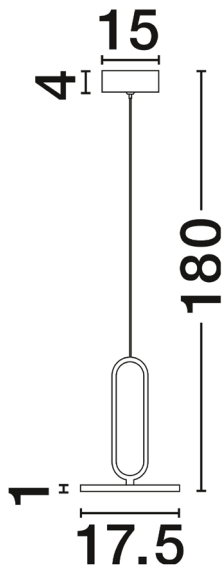

NOVA LUCE

PRODUCT DATASHEET

Version: 001

PRODUCT PHOTOGRAPH

TECHNICAL DRAWING

GENERAL INFORMATION

Product Code	9501208
Collection	Decorative
Product Category	Suspension
Product Family	Gea
Mounting Location	Ceiling
Application Environment	Indoor

DIMENSION & WEIGHT

LxWxH (cm)	D: 17,5 H: 180
Cut out (cm)	N/A
Weight (Kgr)	0.7

MATERIAL & COLOR

Product Color	Sandy Black
Body Material	Aluminium & Acrylic

APPLICATION & MOUNTING

Ambient Working Temp.	Max 45 oC
Type of Protection	IP20
Dimmable	No
Type of Dimming (Optional)	N/A
Mounting type	Ceiling
Mounting Depth (cm)	N/A
Led Module Replaceable	No
Light Source	LED

Power (Nominal)	12W
Input voltage (Nominal)	220-240Vac
Mains Frequency	50/60Hz

PHOTOMETRICAL DATA

Luminous Flux	840 lm
Color Temperature	3000K
Light Color (Designation)	Warm White

WARRANTY

Warranty	3 Years
----------	----------------