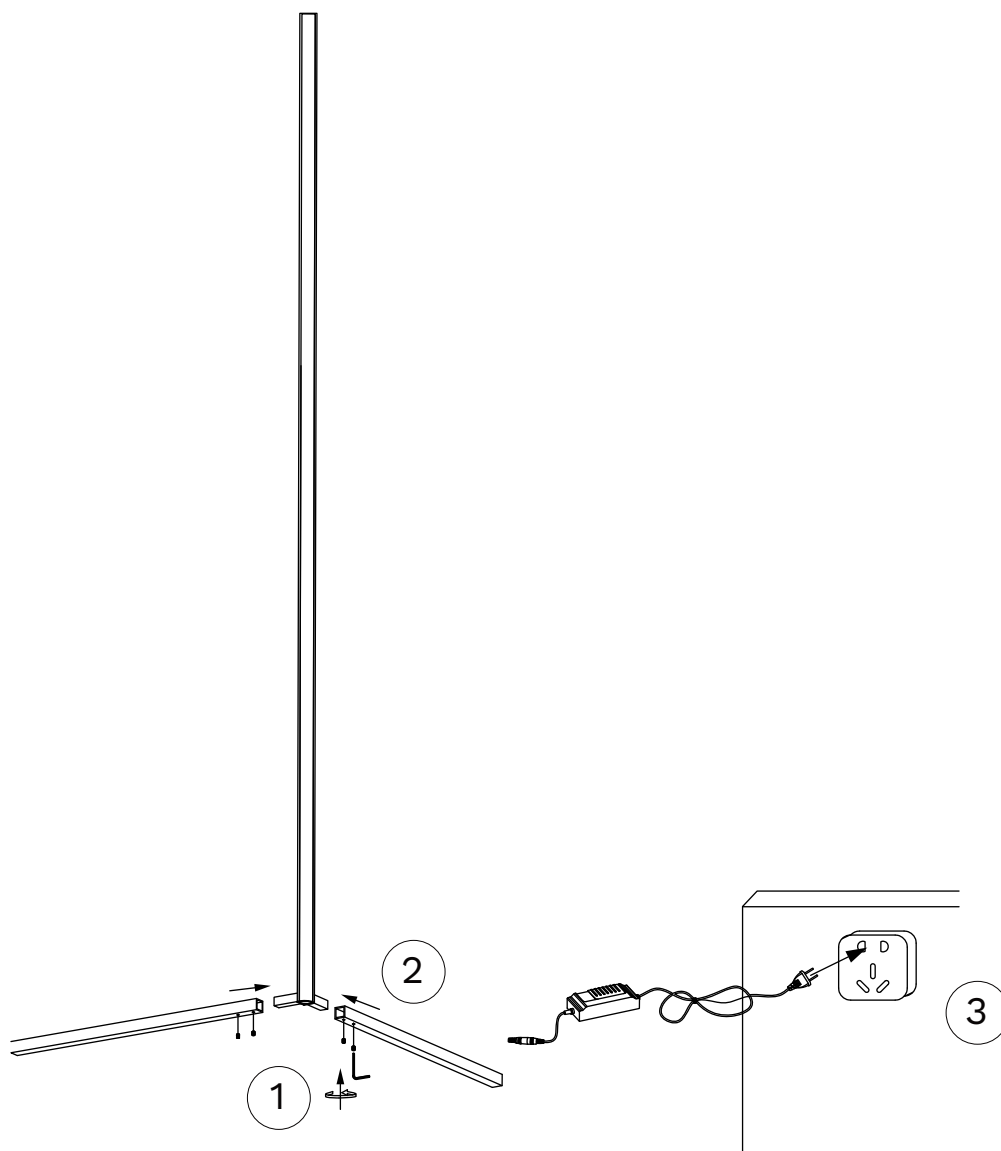

# NOVA LUCE

9267108, 9267109

①

Connect parts

②

Tie up screws

③

Plug it in power  
& turn it on/ off  
by clicking the switch