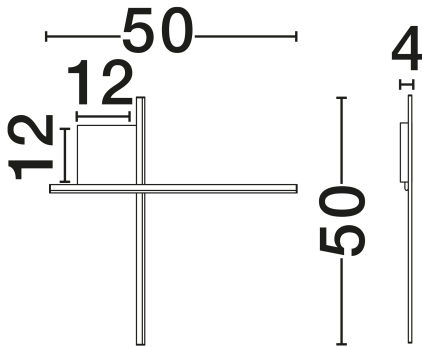

NOVA LUCE

PRODUCT DATASHEET

Version: 001

PRODUCT PHOTOGRAPH

GENERAL INFORMATION

Product Code	9006085
Collection	Indoor
Product Category	Wall
Product Family	Cross
Mounting Location	Wall
Application Environment	Indoor
Specifications	N/A

DIMENSION & WEIGHT

LxWxH (cm)	L: 50 W: 4 H: 50
Cut Out (cm)	N/A
Weight (Kgr)	0.7

MATERIAL & COLOR

Product Color	Sandy Black & Brushed Gold
Body Material	Aluminium

TECHNICAL DRAWING

APPLICATION & MOUNTING

Ambient Working Temp.	Max 45°C
Type of Protection	IP20
Dimmable	Yes
Type of Dimming	Triac
Mounting type	Surface
Mounting Depth (cm)	N/A
Led Module Replaceable	No
Light Source	LED

Power (Nominal)	15W
Input voltage (Nominal)	220-240V
Mains Frequency	50/60Hz

PHOTOMETRICAL DATA

Luminous Flux	880lm
Color Temperature	3000K
Light Color (Designation)	Warm White

WARRANTY

Warranty	3 Years
----------	----------------