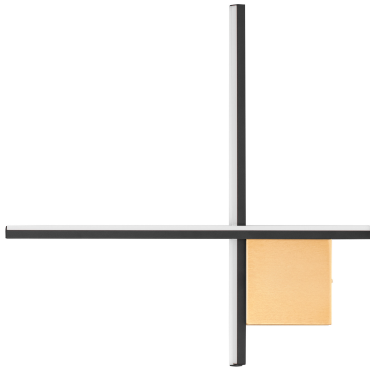

NOVA LUCE

PRODUCT DATASHEET

Version: 001

PRODUCT PHOTOGRAPH

GENERAL INFORMATION

Product Code	9006085
Collection	Indoor
Product Category	Wall
Product Family	Cross
Mounting Location	Wall
Application Environment	Indoor
Specifications	N/A

DIMENSION & WEIGHT

LxWxH (cm)	L: 50 W: 4 H: 50
Cut Out (cm)	N/A
Weight (Kgr)	0.7

MATERIAL & COLOR

Product Color	Sandy Black & Brushed Gold
Body Material	Aluminium

TECHNICAL DRAWING

APPLICATION & MOUNTING

Ambient Working Temp.	Max 45°C
Type of Protection	IP20
Dimmable	Yes
Type of Dimming	Triac
Mounting type	Surface
Mounting Depth (cm)	N/A
Led Module Replaceable	No
Light Source	LED