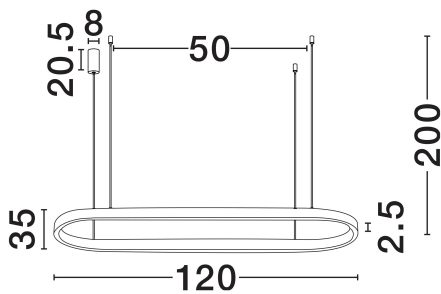

TECHNICAL DRAWING

GENERAL INFORMATION

Product Code	9345624
Collection	Indoor
Product Category	Suspension
Product Family	Cuppe
Mounting Location	Wall
Application Environment	Indoor
Specifications	N/A

DIMENSION & WEIGHT

LxWxH (cm)	L: 120 W: 35 H: 200
Cut Out (cm)	N/A
Weight (Kgr)	3

MATERIAL & COLOR

Product Color	Sandy Black
Body Material	Aluminium & Acrylic

APPLICATION & MOUNTING

Ambient Working Temp.	Max 45°C
Type of Protection	IP20
Dimmable	Yes
Type of Dimming	Triac
Mounting type	Surface
Mounting Depth (cm)	N/A
Led Module Replaceable	No
Light Source	LED

NOVA LUCE S.A

Schimatari Viotias
32009, Greece

+30 22620 58 121
+30 22620 56 743

info@novaluce.com
www.novaluce.com