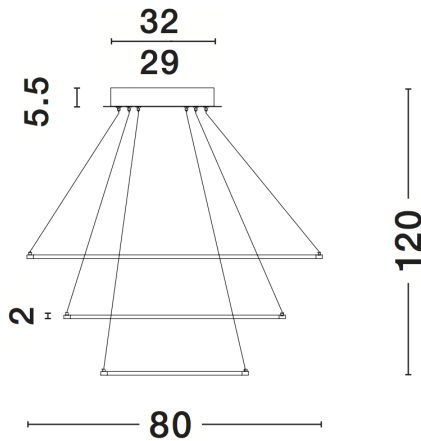

NOVA LUCE

PRODUCT DATASHEET

Version: 001

PRODUCT PHOTOGRAPH

TECHNICAL DRAWING

GENERAL INFORMATION

Product Code	17222004 D
Collection	Decorative
Product Category	Suspension
Product Family	Aria
Mounting Location	Ceiling
Application Environment	Indoor

DIMENSION & WEIGHT

LxWxH (cm)	D: 80 H: 120
Cut out (cm)	N/A
Weight (Kgr)	2.7

MATERIAL & COLOR

Product Color	Chrome
Body Material	Aluminium & Acrylic

APPLICATION & MOUNTING

Ambient Working Temp.	Max 45 oC
Type of Protection	IP20
Dimmable	Yes
Type of Dimming (Optional)	Triac
Mounting type	Ceiling
Mounting Depth (cm)	N/A
Led Module Replaceable	No
Light Source	LED

Power (Nominal)	129W
Input voltage (Nominal)	220-240Vac
Mains Frequency	50/60Hz

PHOTOMETRICAL DATA

Luminous Flux	6831 lm
Color Temperature	3000K
Light Color (Designation)	Warm White

WARRANTY

Warranty	3 Years
----------	----------------