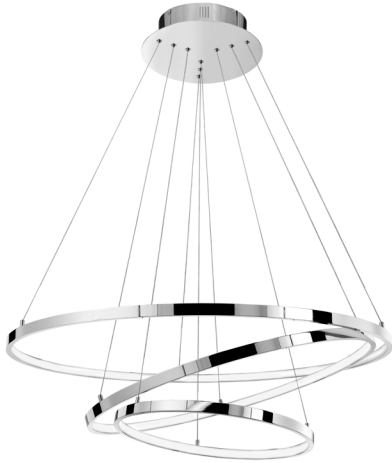

NOVA LUCE

PRODUCT DATASHEET

Version: 001

PRODUCT PHOTOGRAPH

TECHNICAL DRAWING

GENERAL INFORMATION

Product Code	17222004 D
Collection	Decorative
Product Category	Suspension
Product Family	Aria
Mounting Location	Ceiling
Application Environment	Indoor

DIMENSION & WEIGHT

LxWxH (cm)	D: 80 H: 120
Cut out (cm)	N/A
Weight (Kgr)	2.7

MATERIAL & COLOR

Product Color	Chrome
Body Material	Aluminium & Acrylic

APPLICATION & MOUNTING

Ambient Working Temp.	Max 45 oC
Type of Protection	IP20
Dimmable	Yes
Type of Dimming (Optional)	Triac
Mounting type	Ceiling
Mounting Depth (cm)	N/A
Led Module Replaceable	No
Light Source	LED