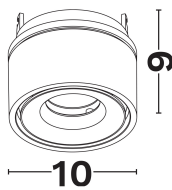

DIMENSION & WEIGHT

LxWxH (cm)	D: 10 H: 9 cm
Cut out (cm)	9,3
Weight (Kgr)	N/A

TECHNICAL DRAWING

MATERIAL & COLOR

Product Color	Black
Body Material	Aluminium
Cover Material	N/A

APPLICATION & MOUNTING

Ambient Working Temp.	45 C
Type of Protection	IP20
Protection Class IK	IK03
Dimmable	Yes
Type of Dimming (Optional)	Dali
Mounting type	Recessed
Mounting Depth (cm)	Ceiling
Led Module Replaceable	No
Light Source	Led
Adjustable	Yes

PHOTOMETRICAL DATA

Luminous Flux	1151
Luminous Efficacy	88.5
Color Temperature	3000
Light Color (Designation)	Warm White
CRI	>90
SDCM	<3
Beam Angle	38
UGR	<19

LIFESPAN

Lifetime	50000
----------	--------------