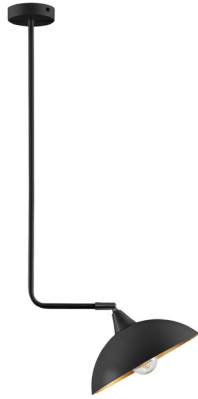

NOVA LUCE

PRODUCT DATASHEET

Version: 001

PRODUCT PHOTOGRAPH

TECHNICAL DRAWING

GENERAL INFORMATION

Product Code	9035983
Collection	Decorative
Product Category	Suspension
Product Family	Mirba
Mounting Location	Ceiling
Application Environment	Indoor

DIMENSION & WEIGHT

LxWxH (cm)	L: 40 W: 27 H: 120
Cut out (cm)	N/A
Weight (Kgr)	0.9

MATERIAL & COLOR

Product Color	Sandy Black & Gold
Body Material	Metal

APPLICATION & MOUNTING

Ambient Working Temp.	Max 45 oC
Type of Protection	IP20
Dimmable	Depends on the lamp
Type of Dimming (Optional)	N/A
Mounting type	Ceiling
Mounting Depth (cm)	N/A
Led Module Replaceable	Yes
Light Source	LED E27