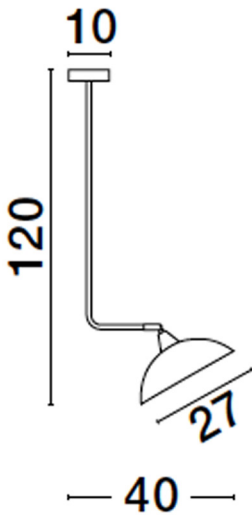

NOVA LUCE

PRODUCT DATASHEET

Version: 001

PRODUCT PHOTOGRAPH

TECHNICAL DRAWING

GENERAL INFORMATION

Product Code	9035983
Collection	Decorative
Product Category	Suspension
Product Family	Mirba
Mounting Location	Ceiling
Application Environment	Indoor

DIMENSION & WEIGHT

LxWxH (cm)	L: 40 W: 27 H: 120
Cut out (cm)	N/A
Weight (Kgr)	0.9

MATERIAL & COLOR

Product Color	Sandy Black & Gold
Body Material	Metal

APPLICATION & MOUNTING

Ambient Working Temp.	Max 45 oC
Type of Protection	IP20
Dimmable	Depends on the lamp
Type of Dimming (Optional)	N/A
Mounting type	Ceiling
Mounting Depth (cm)	N/A
Led Module Replaceable	Yes
Light Source	LED E27

Power (Nominal)	Depends on the lamp
Input voltage (Nominal)	220-240Vac
Mains Frequency	50/60Hz

PHOTOMETRICAL DATA

Luminous Flux	Depends on the lamp
Color Temperature	Depends on the lamp
Light Color (Designation)	N/A