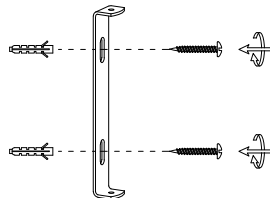

# NOVA LUCE

9287917

1

Turn off the general switch

2

Drill holes & apply plastic anchors  
With screws

3

Connect the wires

4

Apply the side screws

5

Turn on the general switch