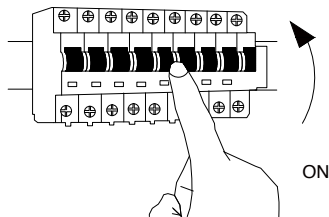

# NOVA LUCE

9287917

1

Turn off the general switch

2

Drill holes & apply plastic anchors  
With screws

3

Connect the wires

4

Apply the side screws

5

Turn on the general switch