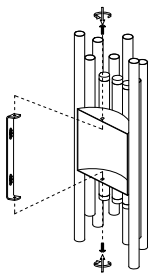

# NOVA LUCE

9287917

1

Turn off the general switch

2

Drill holes & apply plastic anchors  
With screws

3

Connect the wires

4

Apply the side screws

5

Turn on the general switch