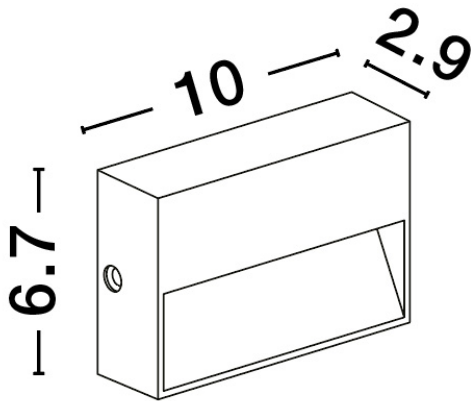

TECHNICAL DRAWING

APPLICATION & MOUNTING

Ambient Working Temp.	Max 40 oC
Type of Protection	IP54
Dimmable	No
Type of Dimming (Optional)	N/A
Mounting type	Surface
Mounting Depth (cm)	N/A
Led Module Replaceable	No
Light Source	LED

NOVA LUCE S.A

Schimatari Viotias
32009, Greece

+30 22620 58 121
+30 22620 56 743

info@novaluce.com
www.novaluce.com